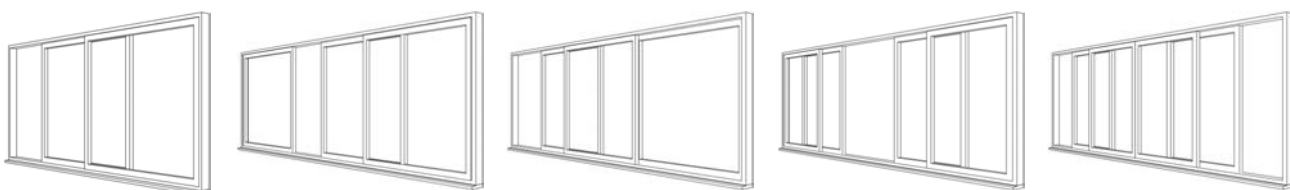

Sliding Patio Door Styles