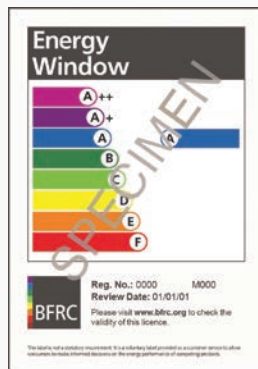

## ‘A’ Energy Rating

Most people are familiar with the rainbow ‘energy label’ on white goods such as fridges and washing machines. These also apply to windows and doors.

Our PVCu windows and doors are available with an energy rating of ‘A’, which is considered to be top in class for energy efficiency. This equates to ‘A’ with the Thermal Rating Register or ‘A’ with BFR as per the above illustration.